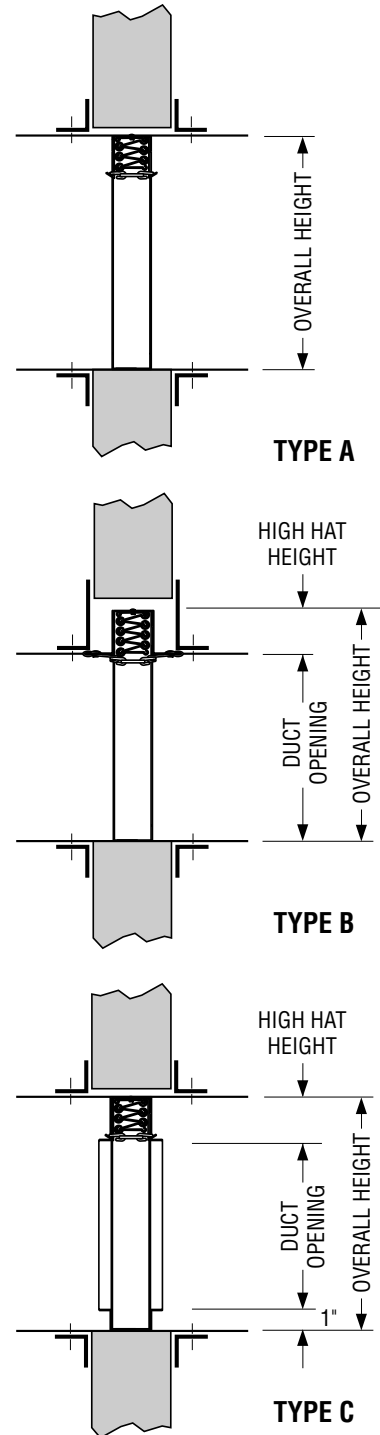

DUCT OPENING HEIGHT (inches)	TYPE "A" OVERALL HEIGHT (inches)	TYPE "B" OVERALL HEIGHT (inches)	TYPE "C" OVERALL HEIGHT (inches)
3		5 1/8	5 3/4
4	3 3/4	6 1/8	6 3/4
5	4 3/4	7 1/8	7 3/4
6	5 3/4	8 1/8	8 3/4
7	6 3/4	9 1/8	9 3/4
8	7 3/4	10 1/8	10 3/4
9	8 3/4	11 1/8	11 3/4
10	9 3/4	13 1/8	13 3/4
11	10 3/4	14 1/8	14 3/4
12	11 3/4	15 1/8	15 3/4
13	12 3/4	16 1/8	16 3/4
14	13 3/4	17 1/8	17 3/4
15	14 3/4	18 1/8	18 3/4
16	15 3/4	20 1/8	20 3/4
17	16 3/4	21 1/8	21 3/4
18	17 3/4	22 1/8	22 3/4
19	18 3/4	23 1/8	23 3/4
20	19 3/4	25 1/8	25 3/4
21	20 3/4	26 1/8	26 3/4
22	21 3/4	27 1/8	27 3/4
23	22 3/4	28 1/8	28 3/4
24	23 3/4	29 1/8	29 3/4
25	24 3/4	30 1/8	30 3/4
26	25 3/4	32 1/8	32 3/4
27	26 3/4	33 1/8	33 3/4
28	27 3/4	34 1/8	34 3/4
29	28 3/4	35 1/8	35 3/4
30	29 3/4	36 1/8	36 3/4
31	30 3/4	37 1/8	37 3/4
32	31 3/4	39 1/8	39 3/4
33	32 3/4	40 1/8	40 3/4
34	33 3/4	41 1/8	41 3/4
35	34 3/4	43 1/8	43 3/4
36	35 3/4	44 1/8	44 3/4
37	36 3/4	45 1/8	45 3/4
38	37 3/4	46 1/8	46 3/4
39	38 3/4	47 1/8	47 3/4
40	39 3/4	48 1/8	48 3/4
41	40 3/4	50 1/8	50 3/4
42	41 3/4	51 1/8	51 3/4
43	42 3/4	52 1/8	52 3/4
44	43 3/4	53 1/8	53 3/4
45	44 3/4	54 1/8	54 3/4
46	45 3/4	55 1/8	55 3/4
47	46 3/4	57 1/8	57 3/4
48	47 3/4	58 1/8	58 3/4
49	48 3/4	59 1/8	59 3/4
50	49 3/4	60 1/8	
51	50 3/4	DAMPER WIDTH OVERALL Type "A" = Duct Opening - 1/4". Type "B" = Duct Opening - 1/4". Type "C" = Duct Opening + 1 3/4".	
52	51 3/4		
53	52 3/4		
54	53 3/4		
55	54 3/4		
56	55 3/4		
57	56 3/4		
58	57 3/4		
59	58 3/4		
60	59 3/4		

Dimensions are in inches (mm).

Houston, Texas
Tel: 281-590-1172
Fax: 281-590-3086

Ft. Lauderdale, Florida
Tel: 954-351-2444
Fax: 954-351-2440

Toronto, Canada
Tel: 416-744-3300
Fax: 416-744-3360

Calgary, Canada
Tel: 403-279-8619
Fax: 403-279-5035